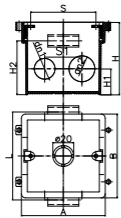

Gang Box Cover

Size (mm)
77x77
86x86

Gang Box (with active foot)

Size (mm)	H (mm)	H1 (mm)	S (mm)	S1 (mm)
164x77 ø20x25	38	21	60.2	34
164x77 ø20x20	38	21	60.2	34
164x77 ø20x25	50	21	60.2	34
164x77 ø20x20	50	21	60.2	34

Gang Box(with active foot)

Size (mm)	H (mm)	H1 (mm)	S (mm)	S1 (mm)
77x77/20 20 (Deep)	54	26	60.2	38
77x77/20 20 (Thickened)	43	21	60.2	38
77x77/20 20 (Thickened)	48	24	60.2	38
77x77/20 20	39	21	60.2	38
77x77/20 20 (Deep)	78	24	60.2	38

Gang Box(with active foot)

Size (mm)	H (mm)	H1 (mm)	S (mm)	S1 (mm)
77x77/25 25 (Deep)	54	26	60.2	38
77x77/25 25 (Thickened)	48	24	60.2	38
77x77/25 25 (Deep)	78	24	60.2	38

Deeper Assembling Gang Box (with active foot)

Size (mm)	H (mm)	H1 (mm)	H2 (mm)	S (mm)	S1 (mm)	L (mm)
77x77/20 20 (Deep)	68	21	46.5	63	38	85
77x77/20 25 (Deep)	68	18	46.5	63	38	85

Deeper Assembling Gang Box (with active foot)

Size (mm)	H (mm)	H1 (mm)	S (mm)	S1 (mm)
86x86/20 20 (Deep)	54	20	63	38
86x86/20x25 (Deep)	54	20	63	38
86x86/20 20 (Deep)	43	19	63	38