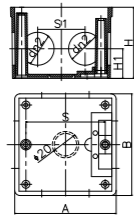

Size (mm)	H (mm)	H1 (mm)	S1 (mm)	S2 (mm)	L1 (mm)
65x16	36	16	51	40	18
65x20	36	16	51	40	18
65x25	42	16	51	40	22

4 Way Cross Box

Size (mm)	H (mm)	H1 (mm)	S1 (mm)	S2 (mm)	L1 (mm)
65x16	36	16	51	40	18
65x20	36	16	51	40	18
65x25	42	16	51	40	22

Gang Box(with active foot)

Size (mm)	H (mm)	H1 (mm)	S (mm)	S1 (mm)
77x77/20 20 (Deep)	54	26	60.2	38
77x77/20 20 (Thickened)	43	21	60.2	38
77x77/20 20 (Thickened)	48	24	60.2	38
77x77/20 20	39	21	60.2	38
77x77/20 20 (Deep)	78	24	60.2	38

Gang Box(with active foot)

Size (mm)	H (mm)	H1 (mm)	S (mm)	S1 (mm)
77x77/25 25 (Deep)	54	26	60.2	38
77x77/25 25 (Thickened)	48	24	60.2	38
77x77/25 25 (Deep)	78	24	60.2	38

Deeper Assembling Gang Box (with active foot)

Size (mm)	H (mm)	H1 (mm)	H2 (mm)	S (mm)	S1 (mm)	L (mm)
77x77/20 20 (Deep)	68	21	46.5	63	38	85
77x77/20 25 (Deep)	68	18	46.5	63	38	85

Deeper Assembling Gang Box (with active foot)

Size (mm)	H (mm)	H1 (mm)	S (mm)	S1 (mm)
86x86/20 20 (Deep)	54	20	63	38
86x86/20x25 (Deep)	54	20	63	38
86x86/20 20 (Deep)	43	19	63	38