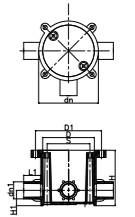

3 Way Deep Tee Box (concealed installation)

Size (mm)	H (mm)	H1 (mm)	L1 (mm)	S (mm)	D (mm)	D1 (mm)
65x16	65	18	20	50.2	60.5	77.6
65x20	65	18	20	50.2	60.5	77.6
65x25	65	18	22	50.2	60.5	77.6