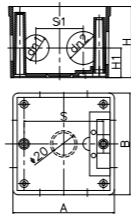

Size (mm)	H (mm)	H1 (mm)	S1 (mm)	S2 (mm)	L1 (mm)
65x16	36	16	51	40	18
65x20	36	16	51	40	18
65x25	42	16	51	40	22

4 Way Cross Box

Size (mm)	H (mm)	H1 (mm)	S1 (mm)	S2 (mm)	L1 (mm)
65x16	36	16	51	40	18
65x20	36	16	51	40	18
65x25	42	16	51	40	22

Size (mm)	H (mm)	H1 (mm)	H2 (mm)	S (mm)	S1 (mm)	L (mm)
77x77/20 20 (Deep)	68	21	46.5	63	38	85
77x77/20 25 (Deep)	68	18	46.5	63	38	85

Deeper Assembling Gang Box (with active foot)

Size (mm)	H (mm)	H1 (mm)	S (mm)	S1 (mm)
86x86/20 20 (Deep)	54	20	63	38
86x86/20x25 (Deep)	54	20	63	38
86x86/20 20 (Deep)	43	19	63	38

1 Way Deep Terminal Box (concealed installation)

Size (mm)	H (mm)	H1 (mm)	L1 (mm)	S (mm)	D (mm)	D1 (mm)
65x16	65	18	20	50.2	60.5	77.6
65x20	65	18	20	50.2	60.5	77.6
65x25	65	18	22	50.2	60.5	77.6

Gang Box(with active foot)

Size (mm)	H (mm)	H1 (mm)	S (mm)	S1 (mm)
77x77/20 25 (Deep)	54	26	60.2	38
77x77/20 25 (Thickened)	43	21	60.2	38
77x77/20 25 (Thickened)	48	24	60.2	38
77x77/20 25	39	21	60.2	38
77x77/20 25 (Deep)	78	24	60.2	38