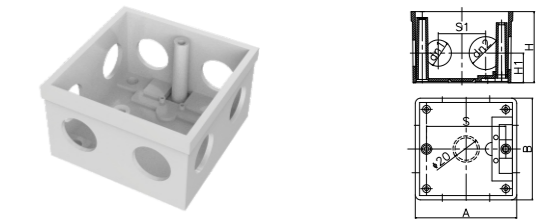

Gang Box Cover

Size (mm)
77x77
86x86

Gang Box (with active foot)

Size (mm)	H (mm)	H1 (mm)	S (mm)	S1 (mm)
164x77 ø20x25	38	21	60.2	34
164x77 ø20x20	38	21	60.2	34
164x77 ø20x25	50	21	60.2	34
164x77 ø20x20	50	21	60.2	34

Gang Box(with active foot)

Size (mm)	H (mm)	H1 (mm)	S (mm)	S1 (mm)
77x77/20 20 (Deep)	54	26	60.2	38
77x77/20 20 (Thickened)	43	21	60.2	38
77x77/20 20 (Thickened)	48	24	60.2	38
77x77/20 20	39	21	60.2	38
77x77/20 20 (Deep)	78	24	60.2	38