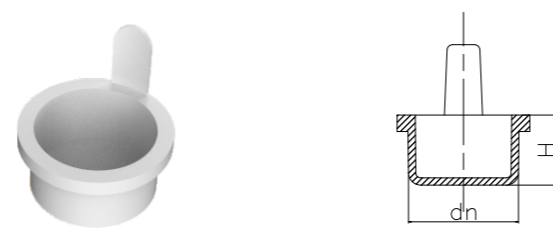

2 Way Through Box (with cover)

Size (mm)	H (mm)	H1 (mm)	S1 (mm)	S2 (mm)	L1 (mm)
65x16	36	16	51	40	18
65x20	36	16	51	40	18
65x25	42	16	51	40	22

3 Way Tee Box

Size (mm)	H (mm)	H1 (mm)	S1 (mm)	S2 (mm)	L1 (mm)
65x16	36	16	51	40	18
65x20	36	16	51	40	18
65x25	42	16	51	40	22

Plug

Size (mm)	H (mm)
16	8.5
20	9.5
25	10.0

Elbow with Cover

Size (mm)	L (mm)	L1 (mm)	Z (mm)
20	24	20	27
25			
32			
40			
50			

Tee with Cover

Size (mm)	L (mm)	L1 (mm)	H (mm)	Z (mm)
20	69.2	22	31	65
25	69	18	34	71
32	78	18	41	88
40				
50				