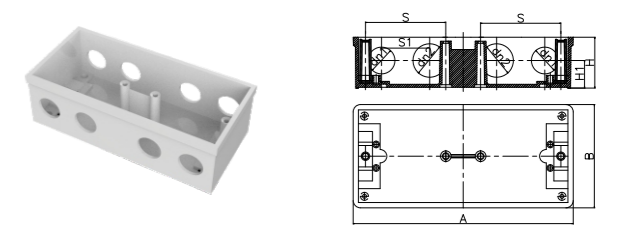

Gang Box (with active foot)

Size (mm)	H (mm)	H1 (mm)	S (mm)	S1 (mm)
164x77 ø20x25	38	21	60.2	34
164x77 ø20x20	38	21	60.2	34
164x77 ø20x25	50	21	60.2	34
164x77 ø20x20	50	21	60.2	34