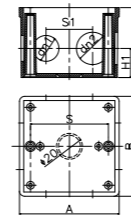

Gang Box(surface installation)

Size (mm)	H (mm)	H1 (mm)	S (mm)	S1 (mm)
86x86/20 20 (Deep)	54	26	60.2	38
86x86/20 20 (Thickened)	43	21	60.2	38
86x86/20 20 (Deep)	50	25	60.2	38
86x86/20 20	50	25	60.2	38
86x86/20 20	40	23	60.2	38