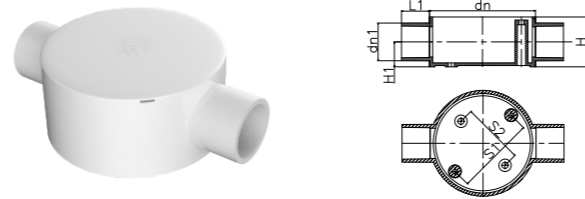

2 Way Through Box (with cover)

Size (mm)	H (mm)	H1 (mm)	S1 (mm)	S2 (mm)	L1 (mm)
65x16	36	16	51	40	18
65x20	36	16	51	40	18
65x25	42	16	51	40	22