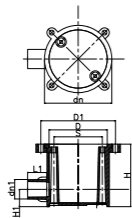

1 Way Deep Terminal Box (concealed installation)

Size (mm)	H (mm)	H1 (mm)	L1 (mm)	S (mm)	D (mm)	D1 (mm)
65x16	65	18	20	50.2	60.5	77.6
65x20	65	18	20	50.2	60.5	77.6
65x25	65	18	22	50.2	60.5	77.6