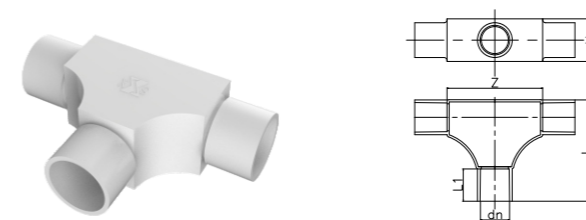

2 Way Through Box (with cover)

Size (mm)	H (mm)	H1 (mm)	S1 (mm)	S2 (mm)	L1 (mm)
65x16	36	16	51	40	18
65x20	36	16	51	40	18
65x25	42	16	51	40	22

3 Way Tee Box

Size (mm)	H (mm)	H1 (mm)	S1 (mm)	S2 (mm)	L1 (mm)
65x16	36	16	51	40	18
65x20	36	16	51	40	18
65x25	42	16	51	40	22

Plug

Size (mm)	H (mm)
16	8.5
20	9.5
25	10.0

Elbow with Cover

Size (mm)	L (mm)	L1 (mm)	Z (mm)
20	24	20	27
25			
32			
40			
50			

Tee with Cover

Size (mm)	L (mm)	L1 (mm)	H (mm)	Z (mm)
20	69.2	22	31	65
25	69	18	34	71
32	78	18	41	88
40				
50				

Gang Box Cover

Size (mm)
77x77
86x86

Gang Box (with active foot)

Size (mm)	H (mm)	H1 (mm)	S (mm)	S1 (mm)
164x77 ø20x25	38	21	60.2	34
164x77 ø20x20	38	21	60.2	34
164x77 ø20x25	50	21	60.2	34
164x77 ø20x20	50	21	60.2	34