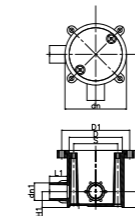

Gang Box(surface installation)

Size (mm)	H (mm)	H1 (mm)	S (mm)	S1 (mm)
86x86/20 20 (Deep)	54	26	60.2	38
86x86/20 20 (Thickened)	43	21	60.2	38
86x86/20 20 (Deep)	50	25	60.2	38
86x86/20 20	50	25	60.2	38
86x86/20 20	40	23	60.2	38

Gang Box(surface installation)

Size (mm)	H (mm)	H1 (mm)	S (mm)	S1 (mm)
86x86/20 25 (Deep)	54	26	60.2	38
86x86/20 25 (Thickened)	43	21	60.2	38
86x86/20 25 (Deep)	50	25	60.2	38
86x86/20 25	50	25	60.2	38

2 Way Deep Through Box (concealed installation)

Size (mm)	H (mm)	H1 (mm)	L1 (mm)	S (mm)	D (mm)	D1 (mm)
65x16	65	18	20	50.2	60.5	77.6
65x20	65	18	20	50.2	60.5	77.6
65x25	65	18	22	50.2	60.5	77.6

2Way Deep Angle Box (concealed installation)

Size (mm)	H (mm)	H1 (mm)	L1 (mm)	S (mm)	D (mm)	D1 (mm)
65x16	65	18	20	50.2	60.5	77.6
65x20	65	18	20	50.2	60.5	77.6
65x25	65	18	22	50.2	60.5	77.6

3 Way Deep Tee Box (concealed installation)

Size (mm)	H (mm)	H1 (mm)	L1 (mm)	S (mm)	D (mm)	D1 (mm)
65x16	65	18	20	50.2	60.5	77.6
65x20	65	18	20	50.2	60.5	77.6
65x25	65	18	22	50.2	60.5	77.6

Installation Instruction of Trunking and Fittings