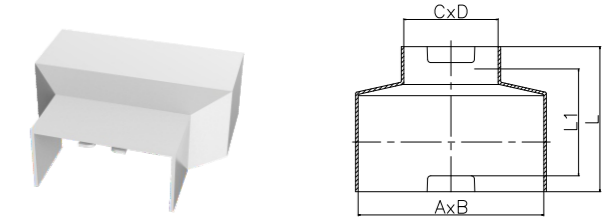

Reducer

Size (mm)	L (mm)	L1 (mm)
50x80/40x80		
60x100/40x60		
60x100/50x80