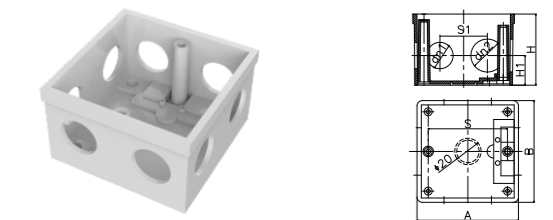

Gang Box(with active foot)

Size (mm)	H (mm)	H1 (mm)	S (mm)	S1 (mm)
77x77/25 25 (Deep)	54	26	60.2	38
77x77/25 25 (Thickened)	48	24	60.2	38
77x77/25 25 (Deep)	78	24	60.2	38