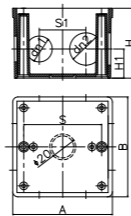

Gang Box(surface installation)

Size (mm)	H (mm)	H1 (mm)	S (mm)	S1 (mm)
86x86/20 25 (Deep)	54	26	60.2	38
86x86/20 25 (Thickened)	43	21	60.2	38
86x86/20 25 (Deep)	50	25	60.2	38
86x86/20 25	50	25	60.2	38