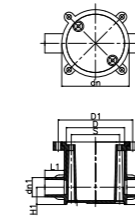

Size (mm)	H (mm)	H1 (mm)	S (mm)	S1 (mm)
77x77/20 25 (Deep)	54	26	60.2	38
77x77/20 25 (Thickened)	43	21	60.2	38
77x77/20 25 (Thickened)	48	24	60.2	38
77x77/20 25	39	21	60.2	38
77x77/20 25 (Deep)	78	24	60.2	38

Gang Box(surface installation)

Size (mm)	H (mm)	H1 (mm)	S (mm)	S1 (mm)
86x86/20 20 (Deep)	54	26	60.2	38
86x86/20 20 (Thickened)	43	21	60.2	38
86x86/20 20 (Deep)	50	25	60.2	38
86x86/20 20	50	25	60.2	38
86x86/20 20	40	23	60.2	38

Gang Box(surface installation)

Size (mm)	H (mm)	H1 (mm)	S (mm)	S1 (mm)
86x86/20 25 (Deep)	54	26	60.2	38
86x86/20 25 (Thickened)	43	21	60.2	38
86x86/20 25 (Deep)	50	25	60.2	38
86x86/20 25	50	25	60.2	38

2 Way Deep Through Box (concealed installation)

Size (mm)	H (mm)	H1 (mm)	L1 (mm)	S (mm)	D (mm)	D1 (mm)
65x16	65	18	20	50.2	60.5	77.6
65x20	65	18	20	50.2	60.5	77.6
65x25	65	18	22	50.2	60.5	77.6

2Way Deep Angle Box (concealed installation)

Size (mm)	H (mm)	H1 (mm)	L1 (mm)	S (mm)	D (mm)	D1 (mm)
65x16	65	18	20	50.2	60.5	77.6
65x20	65	18	20	50.2	60.5	77.6
65x25	65	18	22	50.2	60.5	77.6