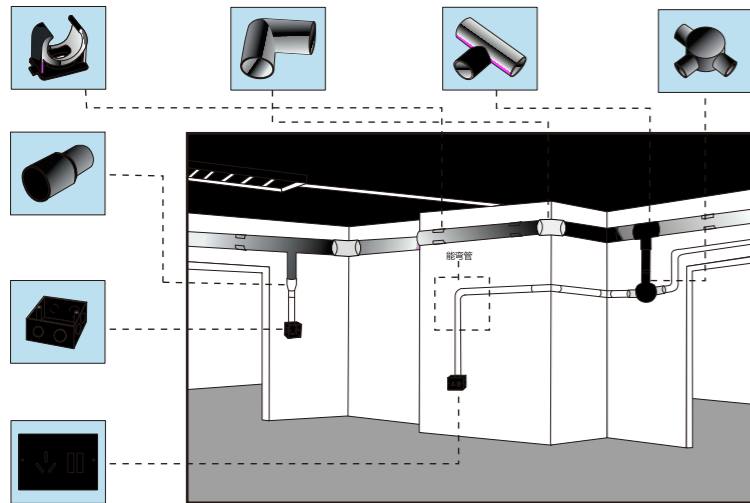

Installation Instruction of Conduit and Fittings

The features of conduit and fittings

- 1.Smooth inside and outside, easy to thread.
- 2.Excellent insulation performance, resistant to 25 kV without breakdown.
- 3.The product is hard to burn. Once the flame is removed, the product is immediately extinguished.
- 4.High strength and good toughness. It can be embedded in concrete and will be not broken during construction.
- 5.Electrical bushings can be bent from 0 to 90 degrees without heating, Very convenient to use.
- 6.Acid and alkali corrosion resistance, moisture proof, mildew proof, pest control, long service life.